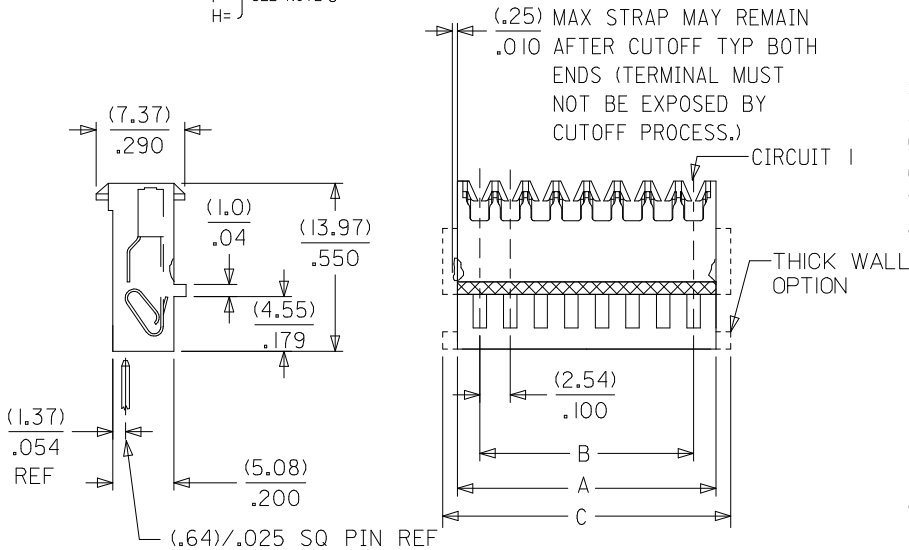

ENGINEERING NUMBERING SYSTEM
SEE SHEET 17 FOR PARTS WITH VOIDS

HOUSING TYPE	VOID TYPE	VOID LOCATION	TERMINAL	PLATING
A=7720-AN B=7720-BN C=7720-CN D=7720-DN E=7720-EN F=7720-FN WA=7720-WAN WB=7720-WBN WC=7720-WCN WD=7720-WDN WE=7720-WEN WF=7720-WFN	A=TERMINAL AND MOLDED IN B=MOLDED IN ONLY BLANK = NONE	NUMBER = CIRCUIT VOIDED MULTIPLE VOIDS START WITH 51 BLANK = NONE	A=7691 B=41138 C=41512	

SEE NOTE 5

NO. OF CKTS

SLOT I.D.

A= }
F= } SEE NOTE 8
H= }

NOTES

1. MATERIAL: UNFILLED NYLON, UL94V-2, MOLDED MATERIAL (CLEAR)
2. FINISH:
   - (102) OVERALL TIN: (0.00508)/.000200 MIN OVER (0.00254)/.000100 MIN COPPER.
   - (208) SELECT GOLD: (0.00038)/.000015 MIN, * SELECT TIN: (0.00254)/.000100 MIN, OVERALL NICKEL UNDERPLATE: (0.00127)/.000050 MIN.
   - (228) SELECT GOLD: (0.00076)/.000030 MIN, * SELECT TIN: (0.00254)/.000100 MIN, OVERALL NICKEL UNDERPLATE: (0.00127)/.000050 MIN.
   - (501) OVERALL GOLD: (0.00051)/.000020 MIN OVER (0.00076)/.000030 MIN NICKEL
   - (502) OVERALL GOLD: (0.00051)/.000020 MIN OVER (0.00127)/.000050 MIN NICKEL.
   - (503) OVERALL GOLD: (0.00076)/.000030 MIN OVER (0.00127)/.000050 MIN NICKEL.
   - (P909) OVERALL TIN: (0.00254)/.000100 MIN. *THE PRIMARY SHIPPING CARTON WILL BE LABELED COMPLIANT TO RoHS DIRECTIVE 2002/95/EC AND ELV ANNEX II OF DIRECTIVE 2000/53/EC*. CARTONS WITHOUT THIS LABEL MAY CONTAIN PRODUCT WITH TIN/LEAD PLATINGS.
3. PRODUCT SPECIFICATION: PS-7720-001
4. PACKAGING: BULK PK-7720-001 SEE CHART
5. THESE HOUSINGS ARE FOR USE WITH SINGLE 22 AWG WIRE TERMINATION ONLY
6. COLOR STRIPE TO RUN LENGTH OF RIB AS SHOWN (SEE CHART FOR COLOR)
7. SEE APPLICATION SPEC SMES-7720-0002 FOR ADDITIONAL INFORMATION.
8. WIRE SPECIFICATIONS: SEE SMES-7720-0002 (INSUL. DIA (1.52)/.060 MAX)
   - SLOT SIZE A FOR USE WITH: 26 AWG SOLID, STRANDED TINNED
   - SLOT SIZE H FOR USE WITH: 28 AWG SOLID, STRANDED TINNED, AND STRANDED TOPCOAT
   - SLOT SIZE B FOR USE WITH: 24 AWG SOLID, STRANDED TINNED, AND STRANDED TOPCOAT
   - SLOT SIZE F FOR USE WITH: 26 AWG STRANDED TOPCOAT
   - SLOT SIZE E FOR USE WITH: 22 AWG STRANDED TINNED
9. THIS PART CONFORMS TO CLASS B REQUIREMENTS OF COSMETIC SPECIFICATION PS-45499-002.

3-*	BA
2	AZ7
1	BA

NO OF CKTS	DIM A	DIM B	DIM C
2	(5.44) .214	(2.54) .100	(7.59) .299
3	(7.98) .314	(5.08) .200	(10.13) .399
4	(10.52) .414	(7.62) .300	(12.67) .499
5	(13.06) .514	(10.16) .400	(15.21) .599
6	(15.60) .614	(12.70) .500	(17.75) .699
7	(18.14) .714	(15.24) .600	(20.29) .799
8	(20.68) .814	(17.78) .700	(22.23) .899
9	(23.22) .914	(20.30) .800	(25.37) .999
10	(25.76) 1.014	(22.86) .900	(27.91) 1.099
11	(28.30) 1.114	(25.40) 1.000	(30.45) 1.199
12	(30.84) 1.214	(27.94) 1.100	(32.99) 1.299
13	(33.38) 1.314	(30.48) 1.200	(35.53) 1.399
14	(35.92) 1.414	(33.02) 1.300	(38.07) 1.499
15	(38.46) 1.514	(35.56) 1.400	(40.61) 1.599
16	(41.00) 1.614	(38.10) 1.500	(43.15) 1.699
17	(43.54) 1.714	(40.64) 1.600	(45.69) 1.799
18	(46.08) 1.814	(43.18) 1.700	(48.23) 1.899
19	(48.62) 1.914	(45.72) 1.800	(50.77) 1.999
20	(51.16) 2.014	(48.26) 1.900	(53.31) 2.099
21	(53.70) 2.114	(50.80) 2.000	(55.85) 2.199
22	(56.24) 2.214	(53.34) 2.100	(58.39) 2.299
23	(58.78) 2.314	(55.88) 2.200	(60.93) 2.399
24	(61.32) 2.414	(58.42) 2.300	(63.47) 2.499
25	(63.86) 2.514	(60.96) 2.400	(66.01) 2.599
26	(66.40) 2.614	(63.50) 2.500	(68.55) 2.699
27	(68.94) 2.714	(66.04) 2.600	(71.09) 2.799
28	(71.48) 2.814	(68.58) 2.700	(73.63) 2.899